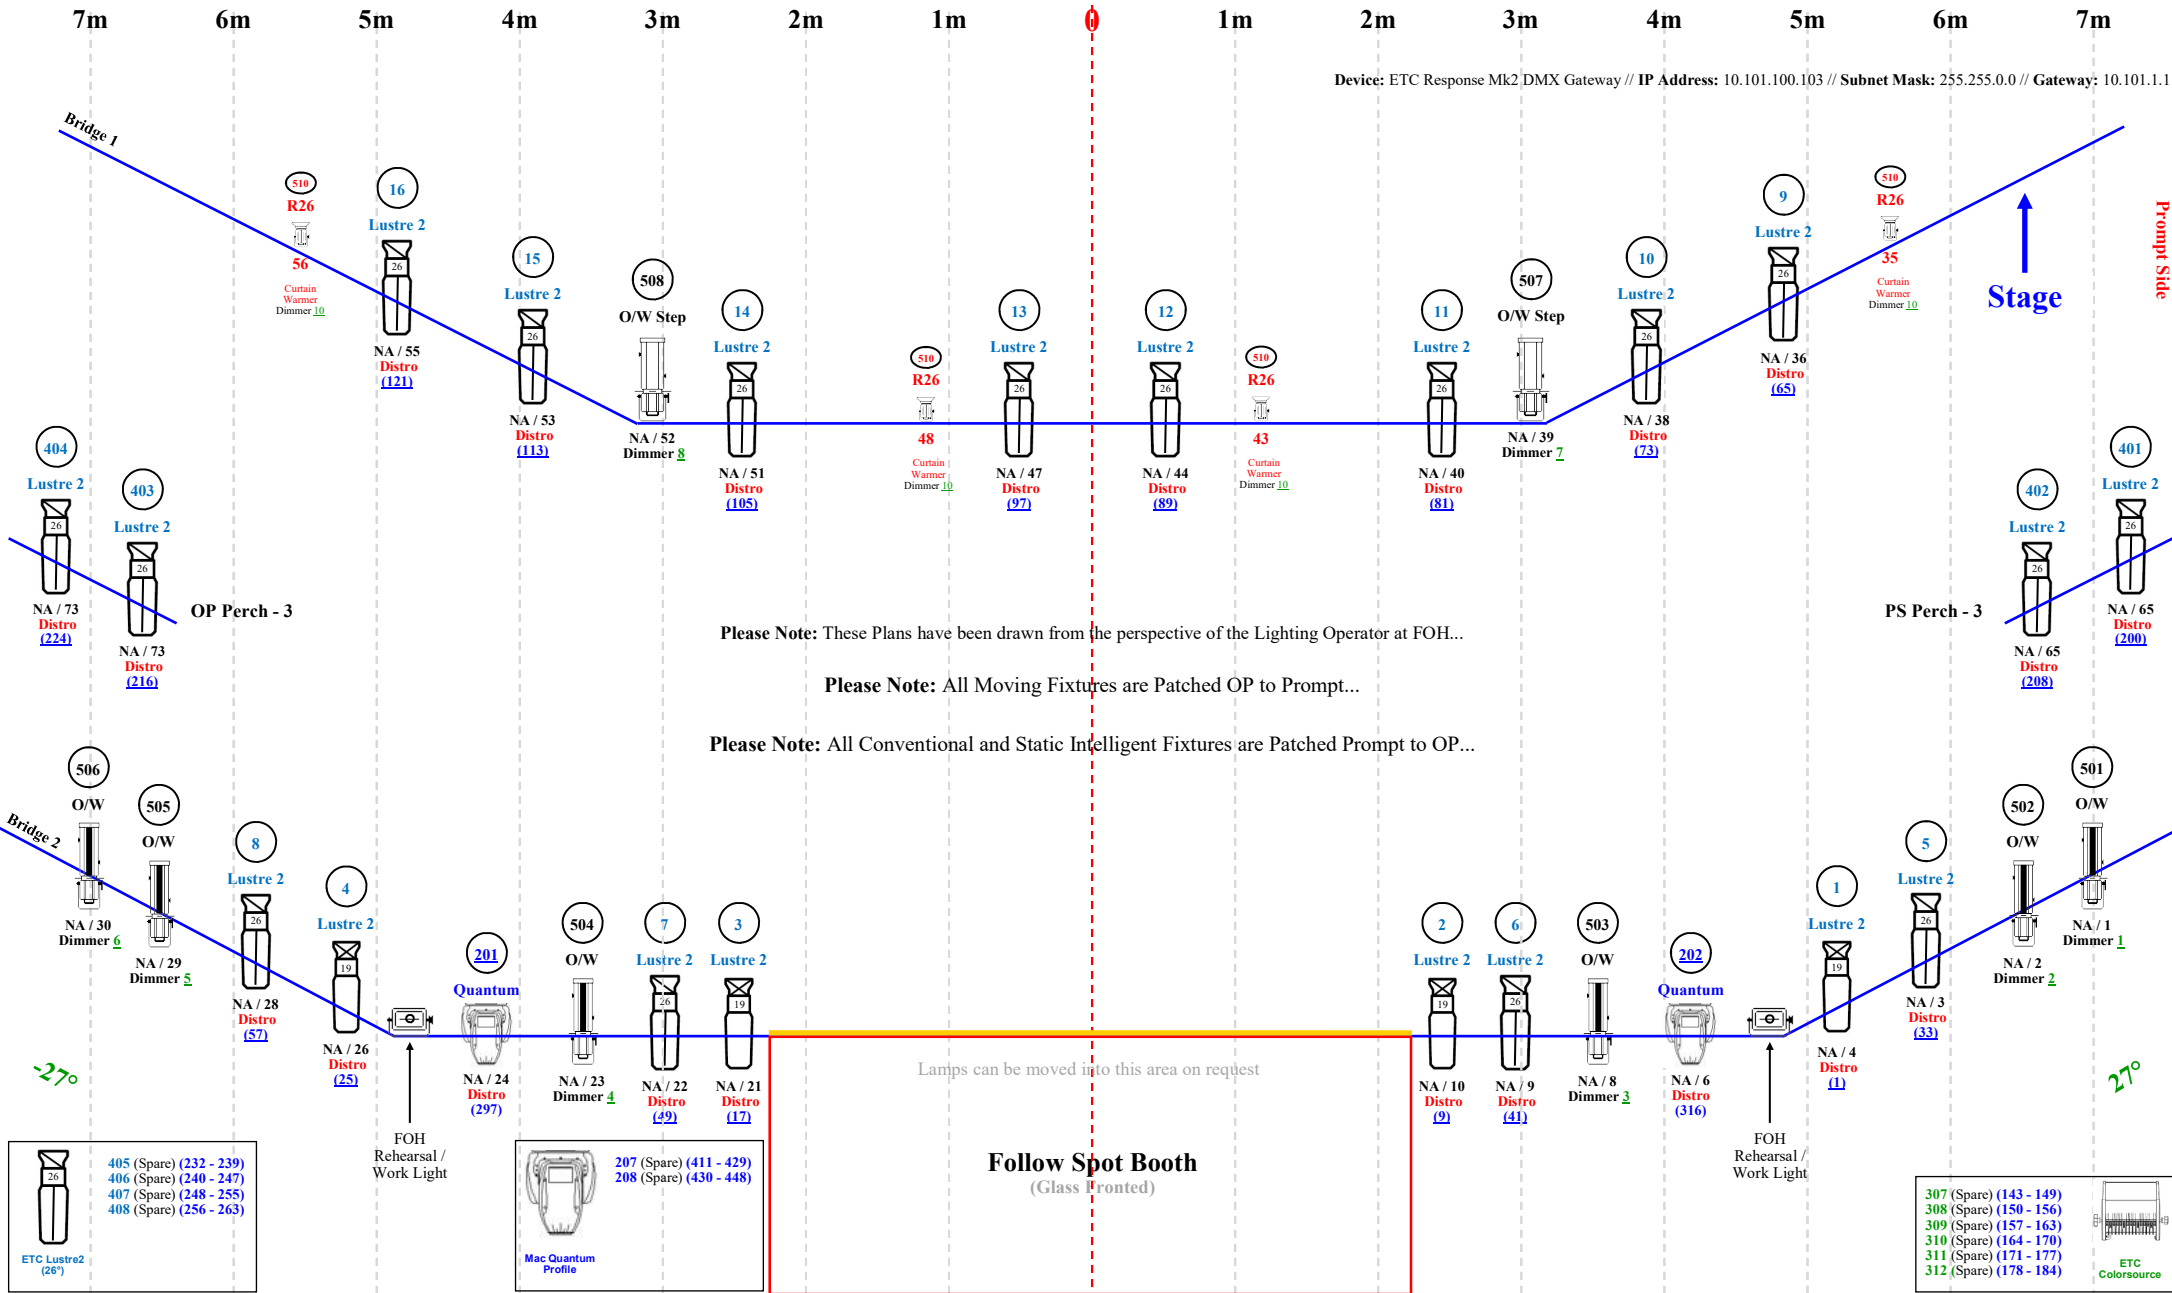

Please Note: Reference point for lamp positions in the symbols used above is where the yoke joins the lamp.

Please Note: Measurements shown for LX Bars are taken from the rear of the Proscenium Wall. (800mm from Stage edge)

Northern Festival Centre - Port Pirie

(Incorporating Keith Michell Theatre)

Standard Lighting Rig (FOH)

KEY

Bar # / Circuit # (Starting Address)	Bar # / Circuit # Dimmer #							

Please Note: These Plans have been drawn from the perspective of the Lighting Operator at FOH...

Please Note: All Moving Fixtures are Patched OP to Prompt...

Please Note: All Conventional and Static Intelligent Fixtures are Patched Prompt to OP...

Lamps can be moved into this area on request

Please Note: All Dimmers, 4 x PS Perch-3 ETC Lustrre2's, 4 x Spare ETC Lustrre2's and All ETC Colorsourc are on Universe 1...

Please Note: All MAC Aura's, All MAC Quantum's and 16 x FOH ETC Lustrre2's are on Universe 2...

Please Note: Reference point for lamp positions in the symbols used above is where the yoke joins the lamp...