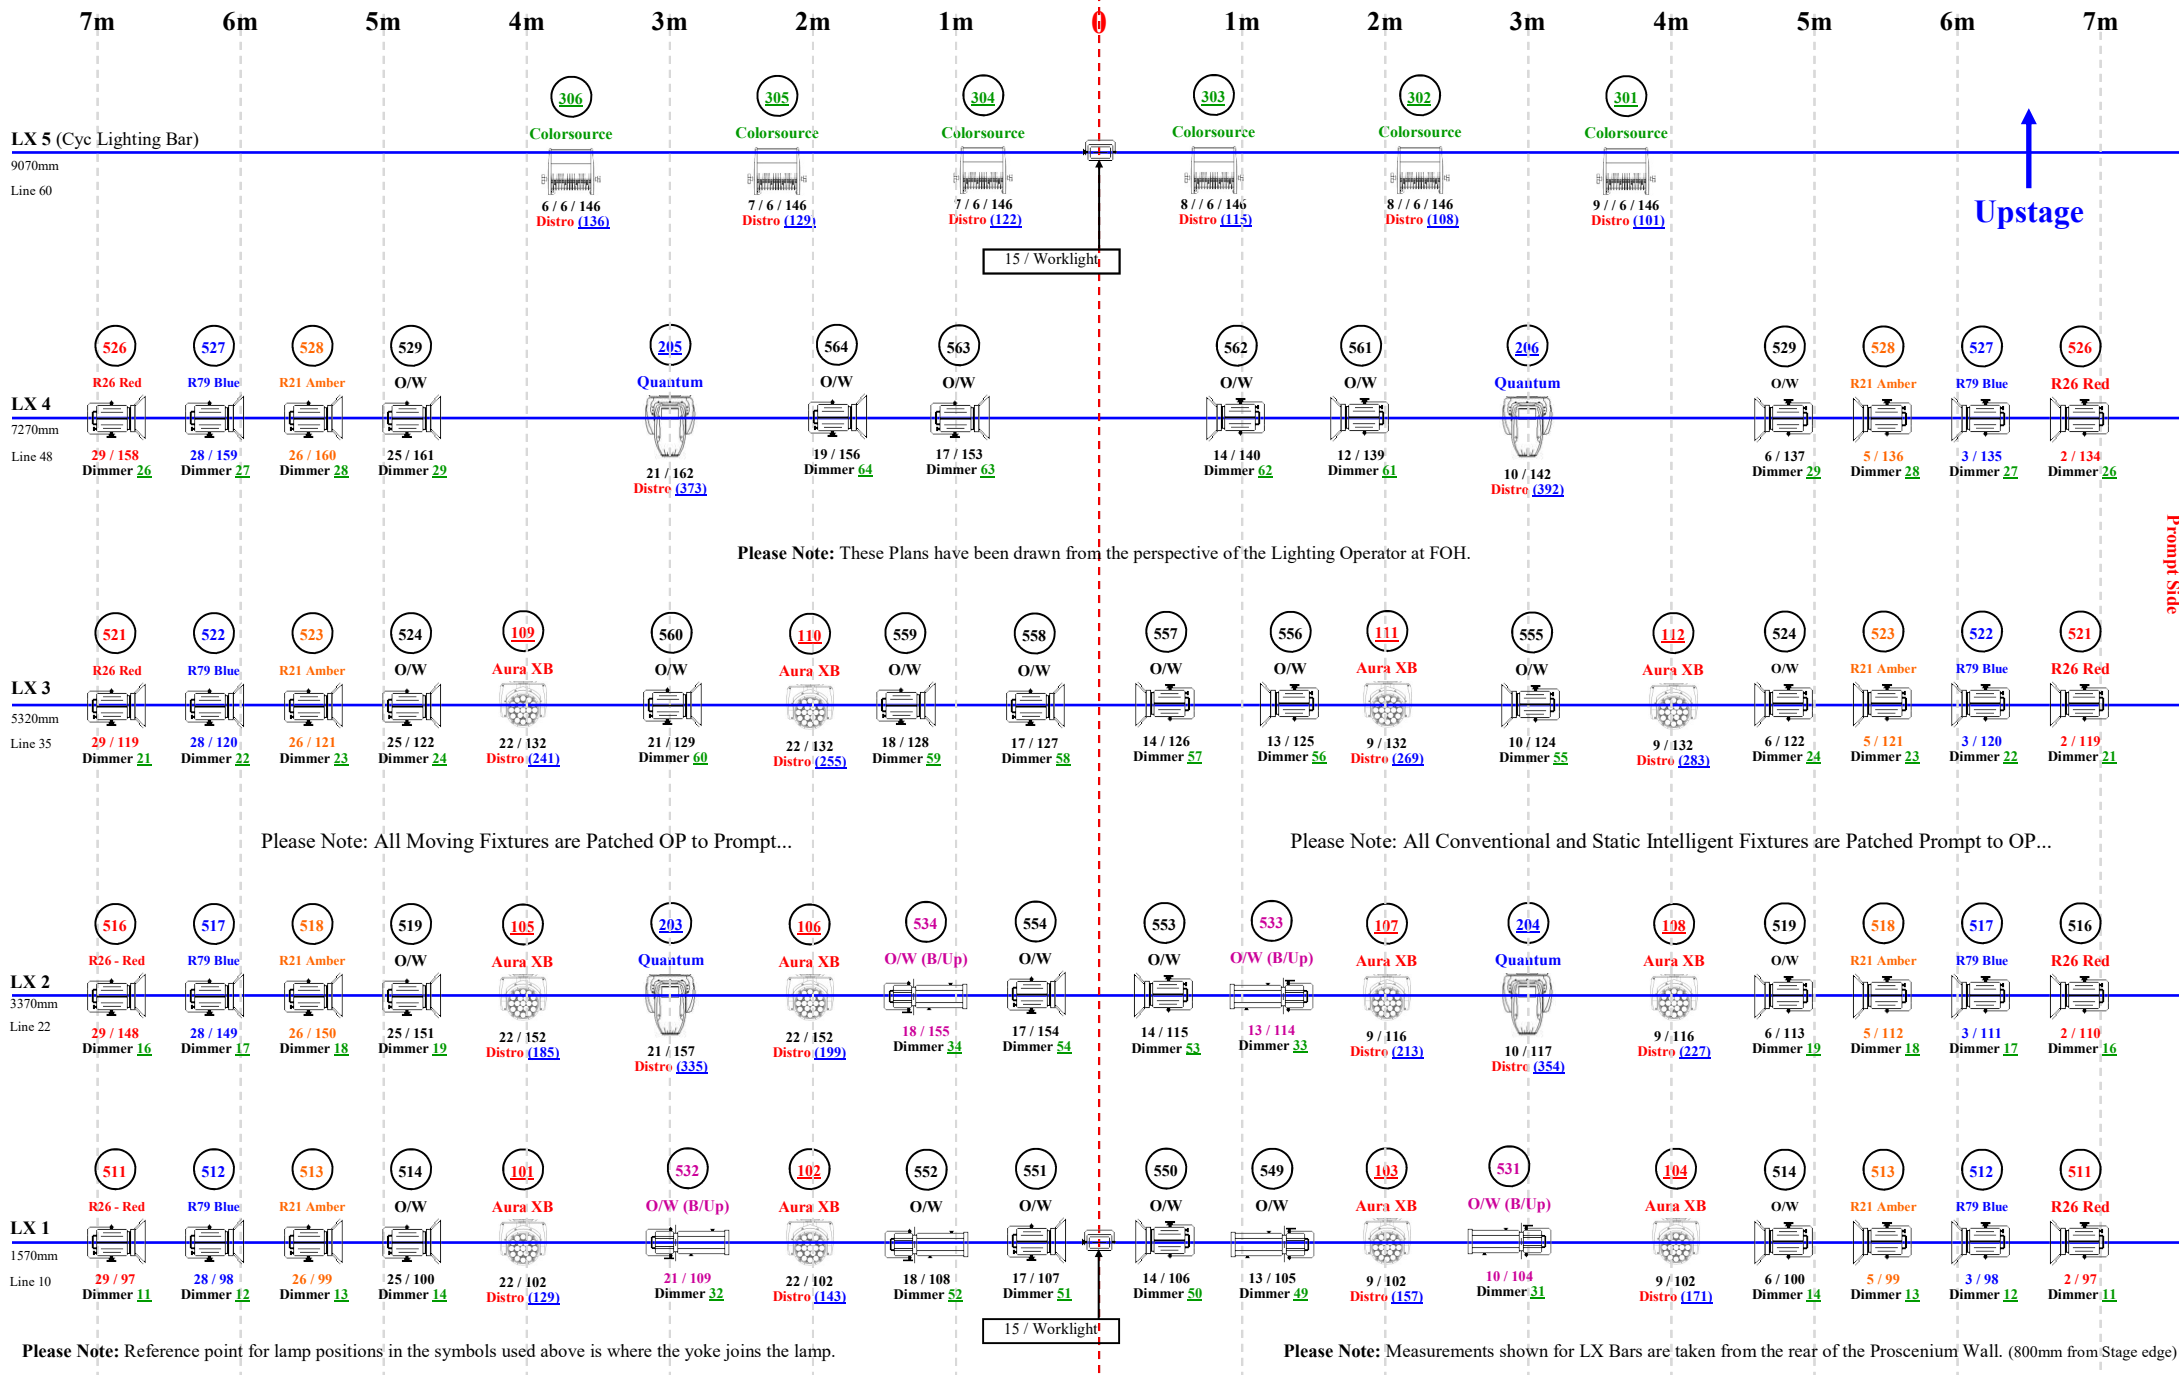

Northern Festival Centre - Port Pirie

(Incorporating Keith Michell Theatre)

Standard Lighting Rig (Stage)

KEY

Bar / Circuit (Starting Address)	Bar / Circuit Dimmer	CCT Fresnel	CCT Sil30	Mac Aura XB	Mac Quantum Profile	ETC Colorsourc	LED Worklight

Please Note: Reference point for lamp positions in the symbols used above is where the yoke joins the lamp.

Please Note: Measurements shown for LX Bars are taken from the rear of the Proscenium Wall. (800mm from Stage edge)

Northern Festival Centre - Port Pirie

(Incorporating Keith Michell Theatre)

Standard Lighting Rig (FOH)

KEY

Bar # / Circuit # (Starting Address)	Bar # / Circuit # Dimmer #							

Please Note: These Plans have been drawn from the perspective of the Lighting Operator at FOH...